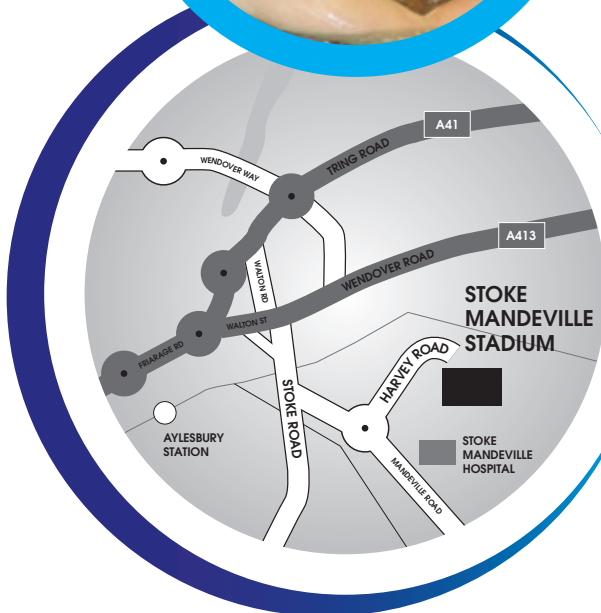

Stoke Mandeville Stadium & Olympic Lodge Hotel

Guttmann Road, Stoke
Mandeville, Aylesbury,
Buckinghamshire HP21 9PP

01296 484848

stoke.mandeville@harpersfitness.co.uk